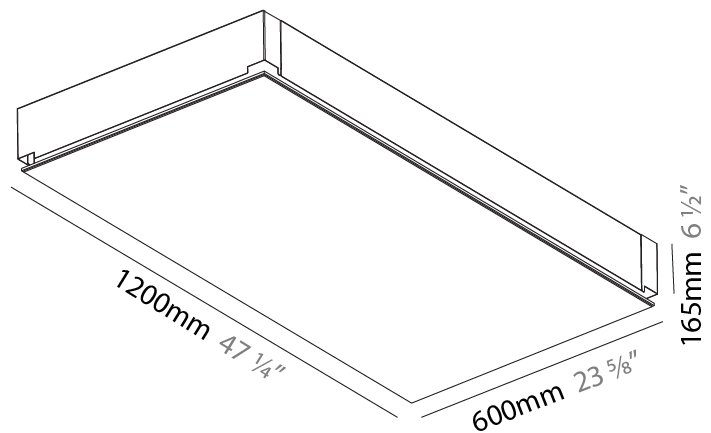

GENERAL

Series: Pi2
Subseries: Pi2 Whiteline
Brand: Prolicht
Division: Architectural
Mounting Type: Trimless
Mounting Location: Ceiling
Subcategory: Ambient

PHYSICAL

Shape: Rectangle
Length (mm): 1200
Length (in): 47 1/4
Width (mm): 600
Width (in): 23 5/8
Depth (mm): 165
Depth (in): 6 1/2
Ceiling Thickness (mm): 10 / 12.5 / 15 / 25 / 30
Ceiling Thickness (in): 3/8 or 1/2 or 9/16 or 1 or 1 3/16
Min. Recessing Depth (mm): 180
Min. Recessing Depth (in): 7 1/16
Light Distribution: Direct
Weight (kg): 22.217
Weight (lbs): 48.88
Diffuser: PMMA - Opal
Fixture Material: Extruded Aluminum / Steel
Cut-out Measurements: 1235mm / 48 5/8" x 635mm / 25"
Upon Request: Unique Sizes Unique Ceiling Thickness Unique Mounting Depth Spot Inserts

ELECTRICAL

Lamp Type: LED (Zhaga Standard)
Input Wattage (W): 110
Total Output Wattage (W): 92
Dimming: [Tri-Mode (Non-Dimming and Phase Dimming (120Vac only) and 0-10V Dimming)](#)
Driver Included: Yes
Driver Location: Integrated
Driver Type: Constant Current - Universal
Driver Class: Class 2
Input Voltage (V): 120 - 277
Constant Current (MA): 350

LED

[Color Temperature (*K): 3000 / 3500 / 4000](#)
Max. Delivered Lumen (lm): 8690 / 8830 / 9010
CRI: >80 CRI
Efficiency (%): 0.651
Lamp Life (hrs): 50000
Upon Request: RGB Tunable White Special Color Temperature CRI90

OPTICAL

RATINGS AND CERTIFICATIONS

Certified By: Certified for North American Standards
IP rating: IP20